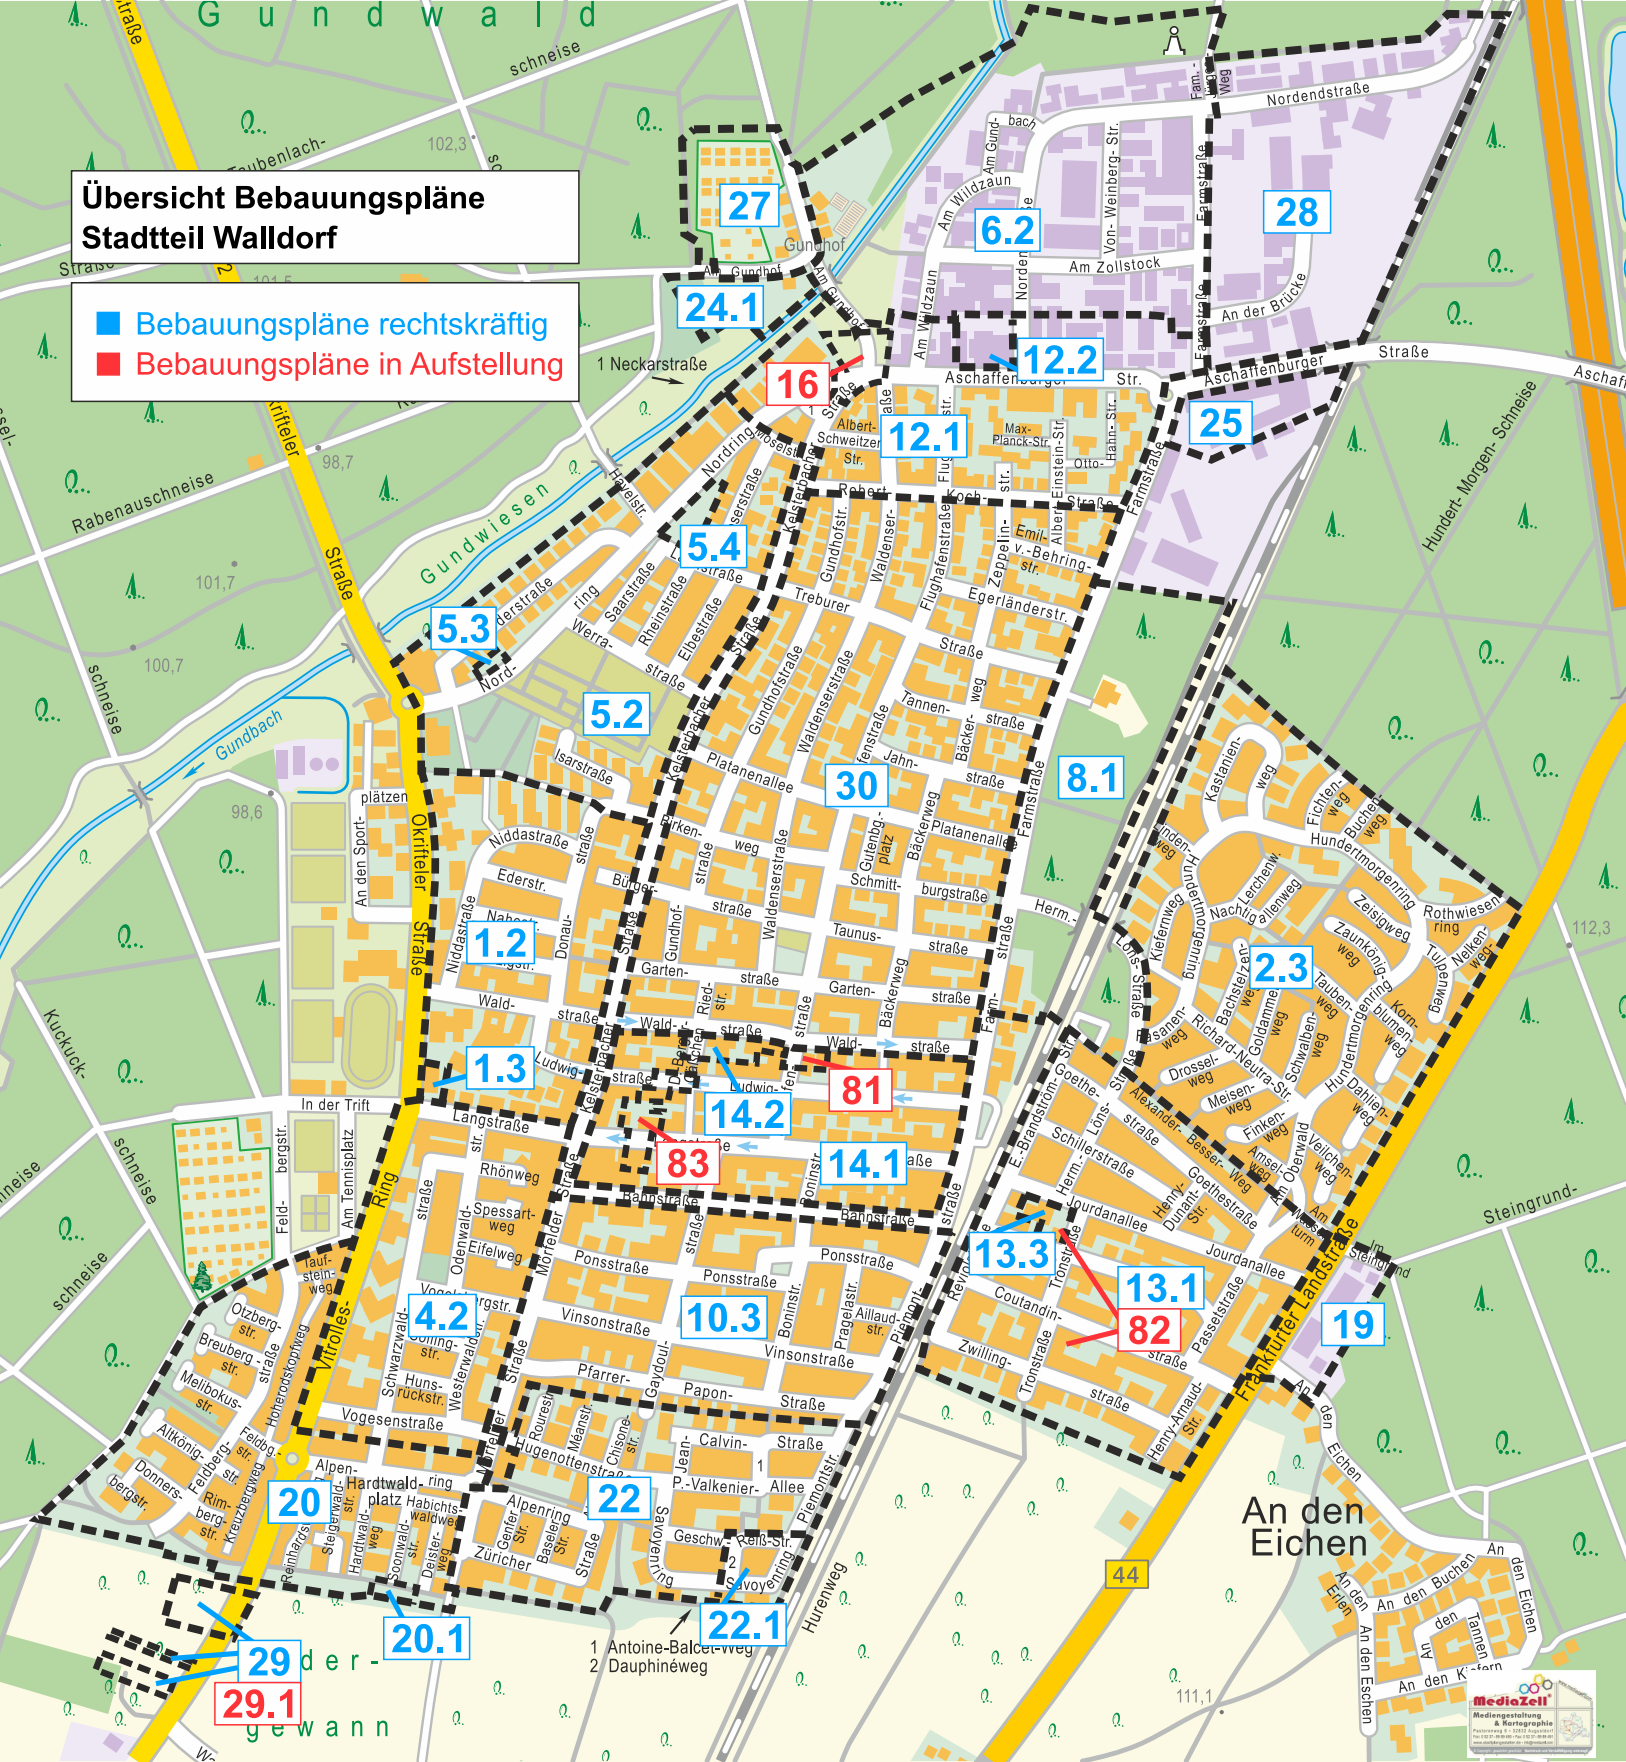

Übersicht Bebauungspläne Stadtteil Walldorf

- Bebauungspläne rechtskräftig
- Bebauungspläne in Aufstellung

Map labels and plan numbers:

- Plan 27 (blue)
- Plan 28 (blue)
- Plan 6.2 (blue)
- Plan 24.1 (blue)
- Plan 16 (red)
- Plan 12.2 (blue)
- Plan 25 (blue)
- Plan 12.1 (blue)
- Plan 5.4 (blue)
- Plan 5.3 (blue)
- Plan 5.2 (blue)
- Plan 30 (blue)
- Plan 8.1 (blue)
- Plan 1.2 (blue)
- Plan 2.3 (blue)
- Plan 1.3 (blue)
- Plan 81 (red)
- Plan 14.2 (blue)
- Plan 83 (red)
- Plan 14.1 (blue)
- Plan 14.3 (blue)
- Plan 13.3 (blue)
- Plan 13.1 (blue)
- Plan 82 (red)
- Plan 19 (blue)
- Plan 10.3 (blue)
- Plan 20 (blue)
- Plan 22 (blue)
- Plan 20.1 (blue)
- Plan 22.1 (blue)
- Plan 29 (red)
- Plan 29.1 (red)
- Plan 44 (yellow)